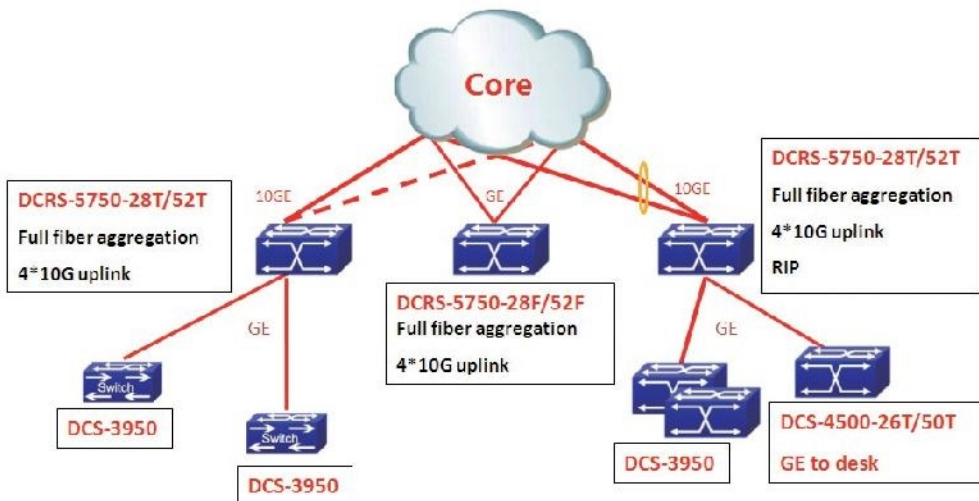

DCRS-5750

DCS-5750 series is L2+ intelligent Ethernet switch with POE and AC/DC power supply. With the abundant feature and flexible type configuration, DCS-5750 can be wise choice for both Enterprise and ISP customer.

DCRS-5750-28T-POE
DCRS-5750-28T
DCRS-5750-28F

DCRS-5750-52T-POE
DCRS-5750-52T
DCRS-5750-52F

Key Features and Benefits

- * 24, 48 GE and 4 10G modular uplink
- * MRPP Ring protection and Redundant Power supplier
- * RIP Routing supported
- * IPv6 and IP cluster stacking